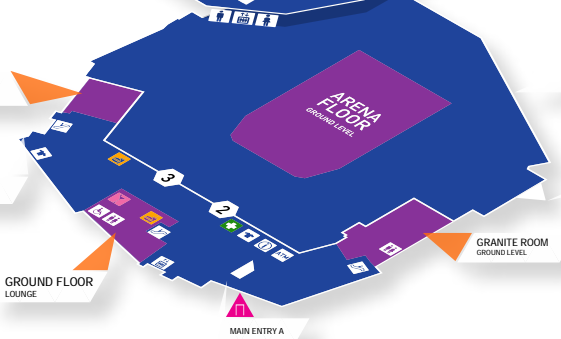

PERTH ARENA

LEVEL 4
DOORS 23 - 28

4

LEVEL 1
DOORS 5 - 22

1

INDIGO ROOM
GROUND LEVEL

ENTRY B

GROUND
DOORS 2 - 3

ADMINISTRATION

G

LEGEND

GROUND LEVEL

DOORS 2 to 3

GROUND FLOOR LOUNGE
INDIGO ROOM
GRANITE ROOM

LEVEL 1

DOORS 5 to 22

BACKSTAGE BAR

LEVEL 2 - 3

CORPORATE SUITES 1 - 36

LEVEL 4

DOORS 23 to 28

REVELEY ROOM & SKY DINING

PERTH ARENA

FOR MORE INFORMATION